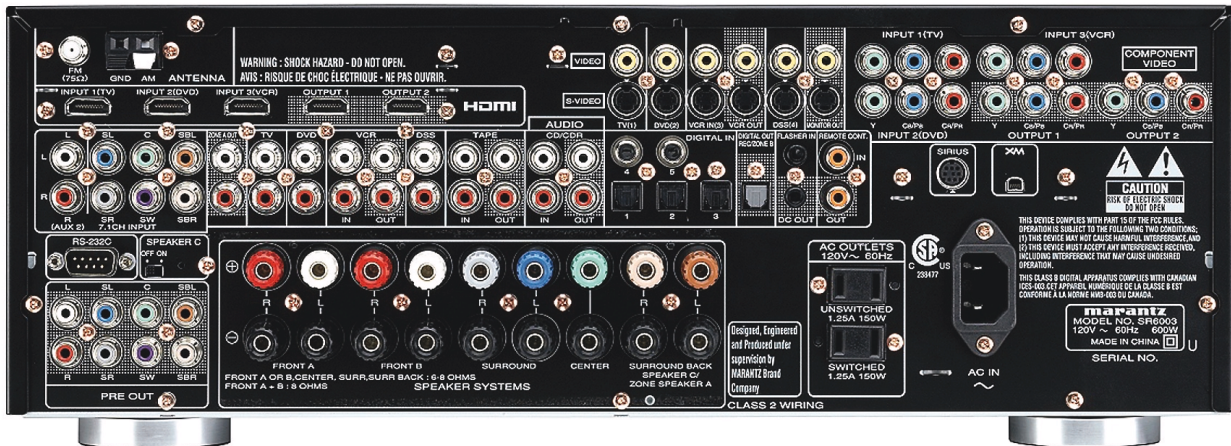

SR6003

Dolby TrueHD® / dts®-HD Master Audio AV Receiver

From its sleek compound-curve front panel to the high definition audio design, the SR6003 surround sound receiver contains a stunning array of technologies to increase your A/V enjoyment. Seven amplifier channels, each capable of delivering 100 continuous watts. Full HDMI 1.3 capability. A complete array of new processing technologies. The SR6003 demonstrates once again that Marantz leads the way to home entertainment.

marantz®
LIFE AMPLIFIED™

SR6003

Dolby TrueHD® / dts®-HD Master Audio AV Receiver

FEATURES

MULTICHANNEL/SURROUND

Number of Channels	7 ch Amp. 7.1 ch Processing
THX	-
dts	HD Master & High Res.Audio/ES/96/24/Discrete & Matrix 6.1/Neo6
Dolby	TrueHD/Digital Plus&EX/Pro Logic IIx/Virtual Speaker/Headphone
DSD (SACD)	DSD Decoding via HDMI
Other	SRS-CSII/NEURAL THX

GENERAL

Color	Black
Front Panel	Aluminum/Glass-reinforced resin
Remote Controller	System remote with Learning & Backlight
Power Requirement	AC 120V/60Hz
Power Consumption	600 W
Dimensions W" x H" x D" (Inches)	17-5/16" x 6-5/16" x 15-5/16"
Weight (lbs)	29.1